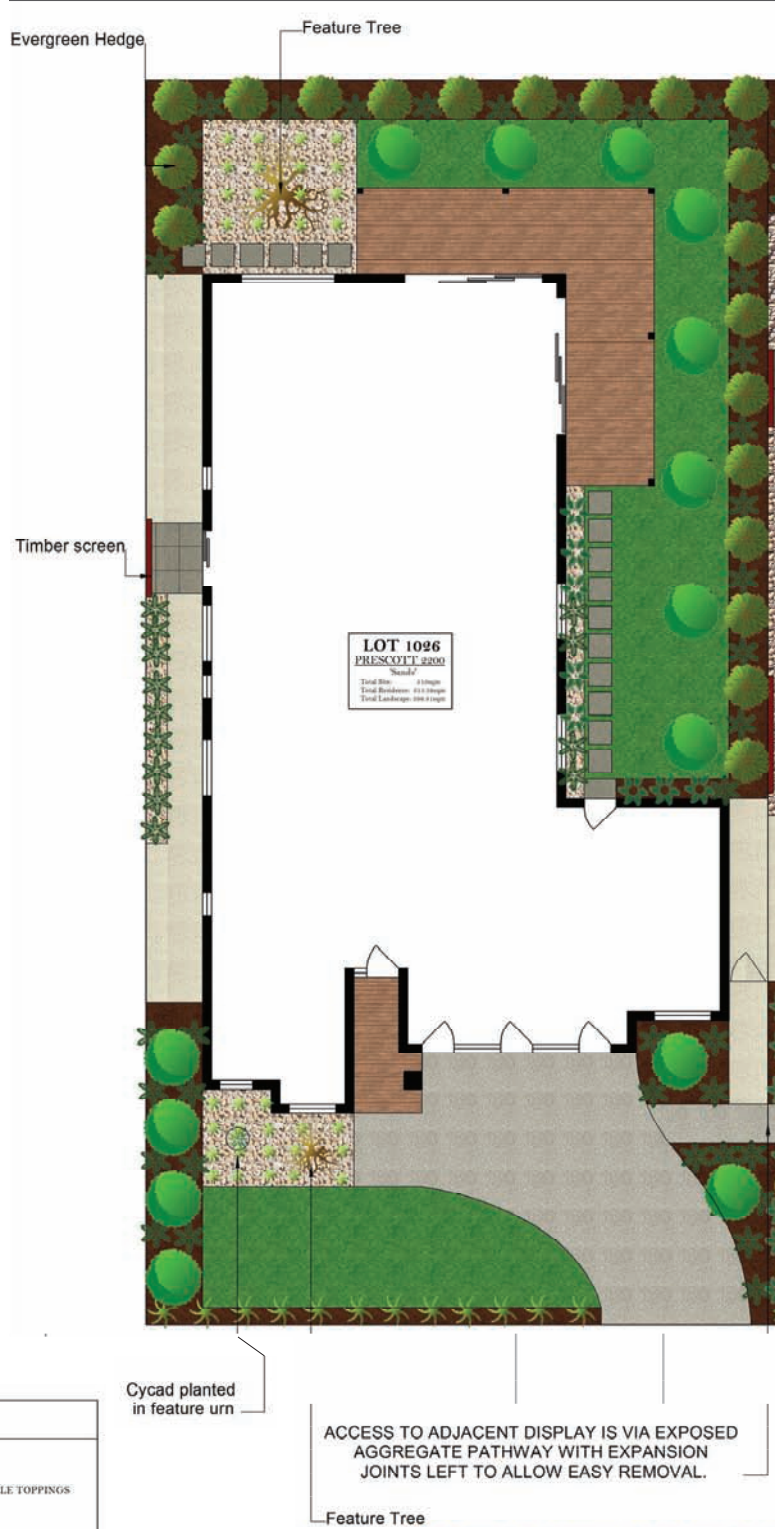

Prescott 2200

Sands facade

LEGEND					
	BLUESTONE PAVING		SMALL RIVER PEBBLE		LILLYDALE TOPPINGS
	EXPOSED AGGREGATE		LARGE RIVER PEBBLE		INSTANT LAWN
	BLACK MULCH		TIMBER DECKING