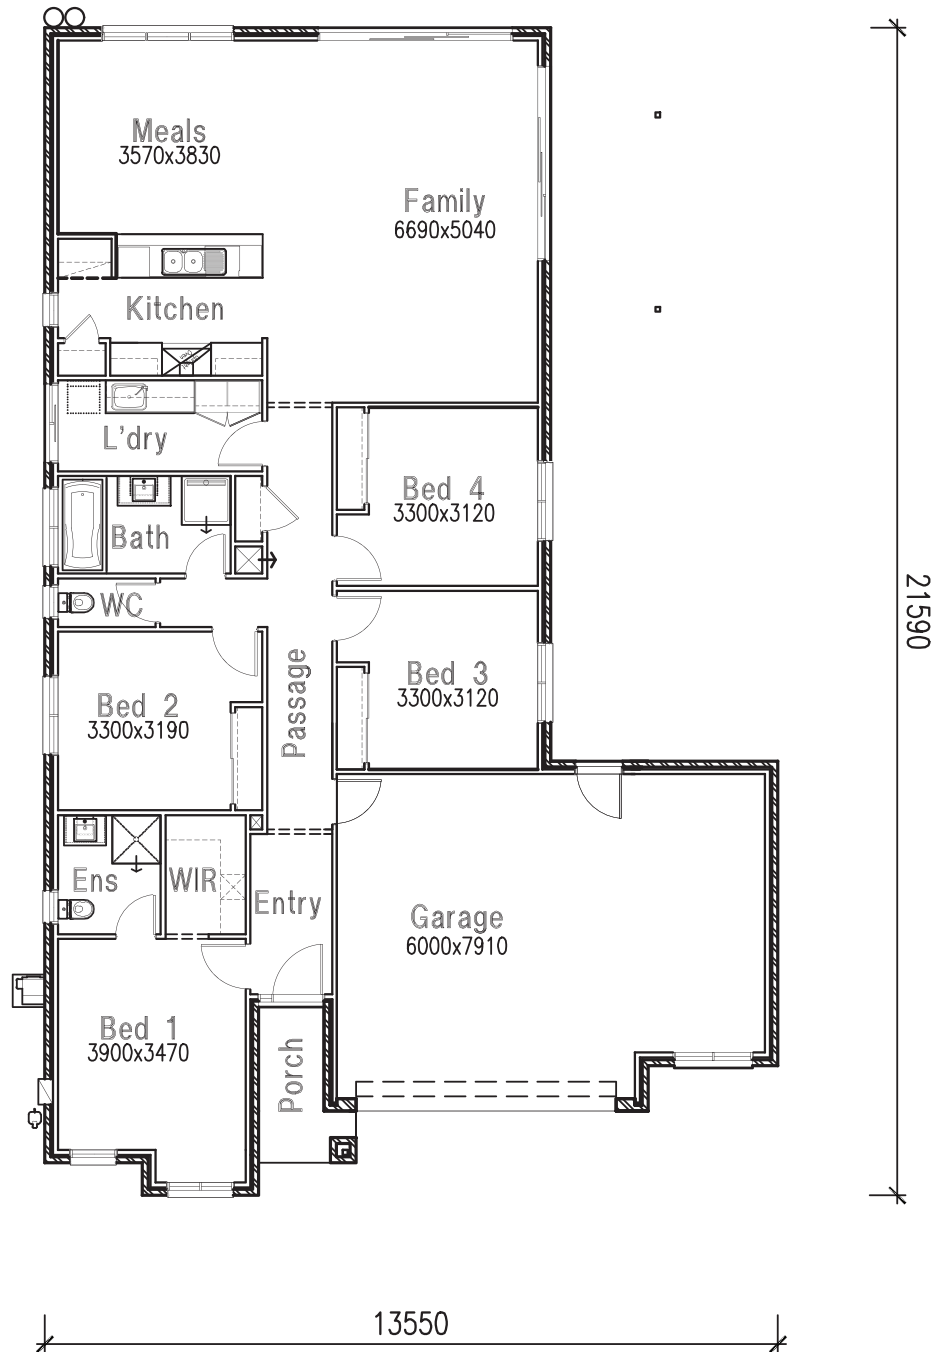

AREAS			
RESIDENCE:	164.97 sq.m	17.76 sqrs	
GARAGE:	50.22 sq.m	5.41 sqrs	
PORCH:	4.05 sq.m	0.44 sqrs	
TOTAL:	219.24 sq.m	23.61 sqrs