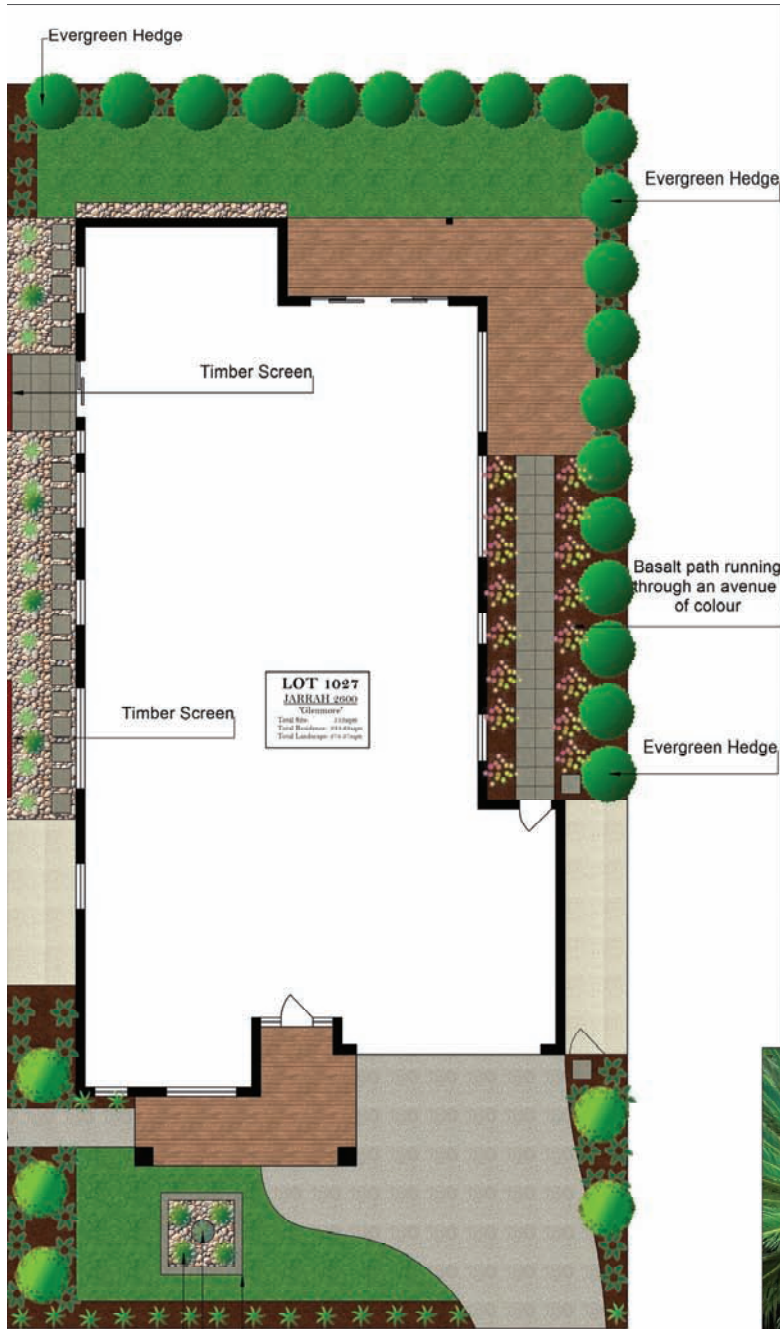

Jarrah 2600

Glenmore facade

LEGEND					
	BLUESTONE PAVING		SMALL RIVER PEBBLE		LILLYDALE TOPPINGS
	EXPOSED AGGREGATE		LARGE RIVER PEBBLE		INSTANT LAWN
	BLACK MULCH		TIMBER DECKING