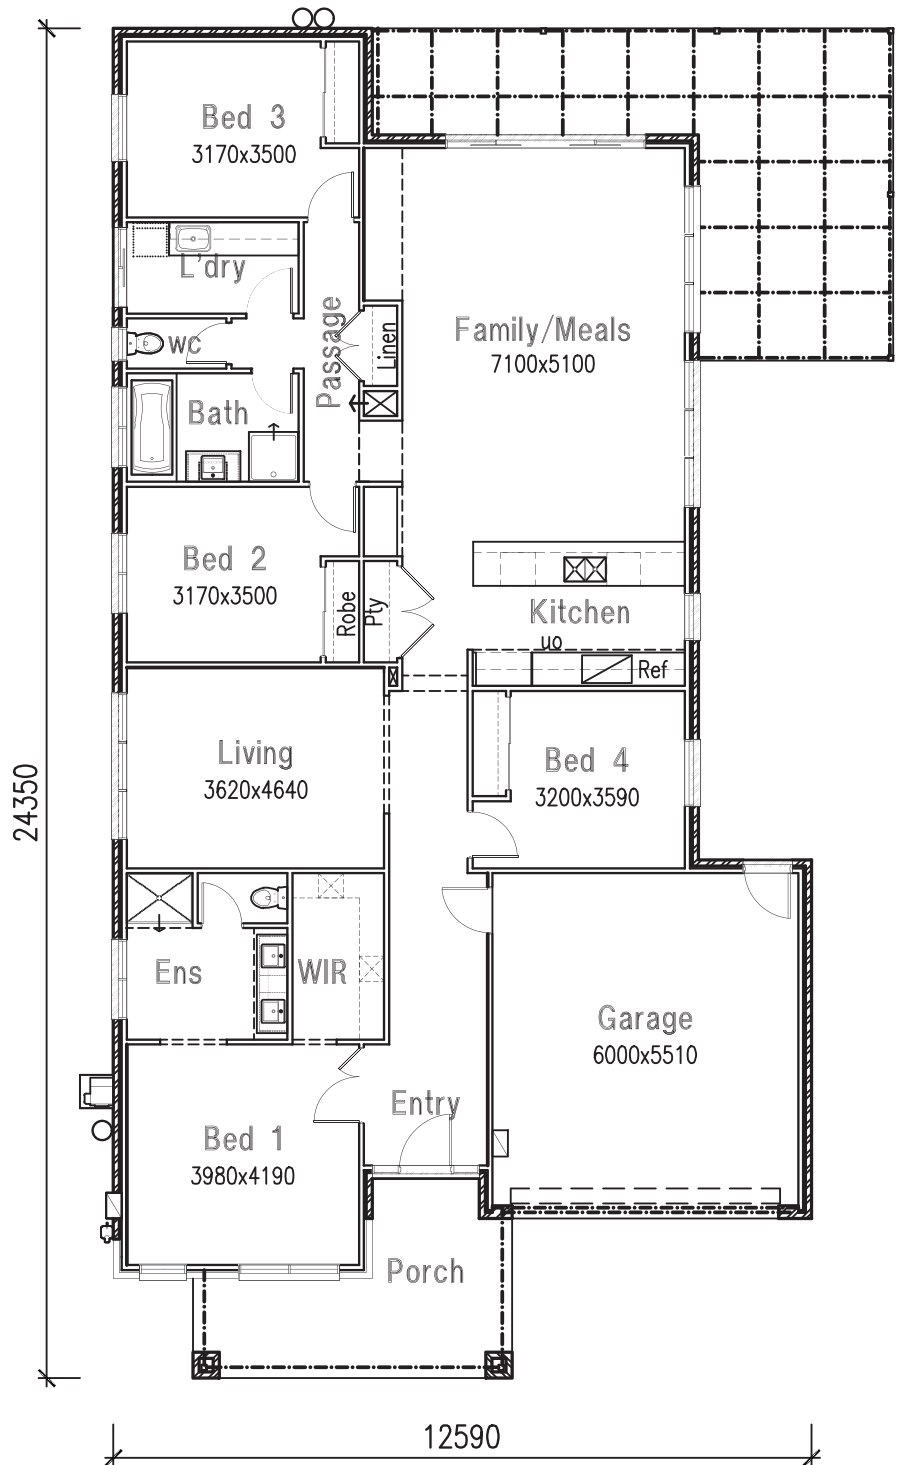

AREAS		
RESIDENCE:	195.59 sq.m	21.05 sqrs
GARAGE:	36.45 sq.m	3.92 sqrs
PORCH:	14.46 sq.m	1.56 sqrs
TOTAL:	246.50 sq.m	26.53 sqrs