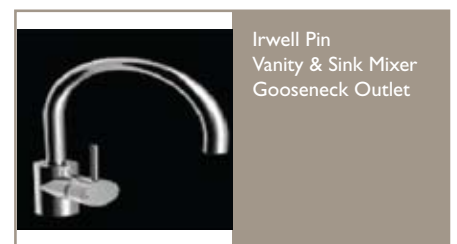

Irwell Pin
Vanity & Sink Mixer
Gooseneck Outlet